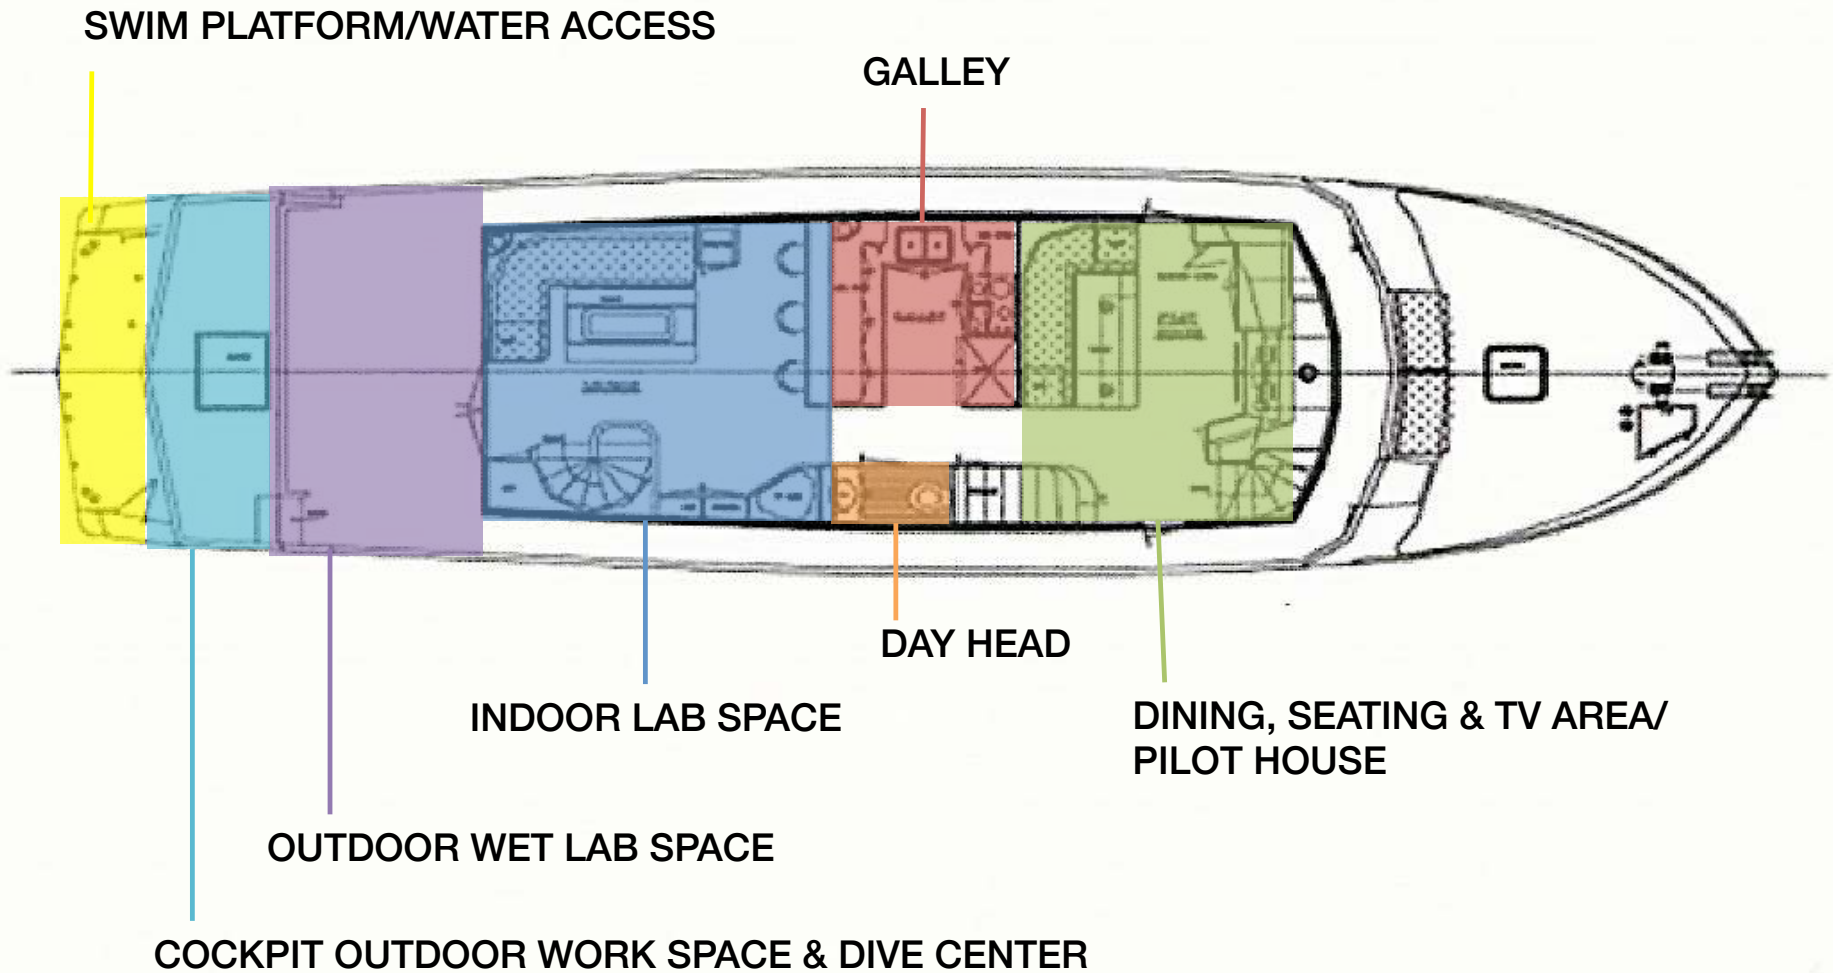

# R/V ANGARI MAIN DECK

# R/V ANGARI UPPER DECK

OUTDOOR SEATING & DINING

TENDER & LARGE EQUIPMENT STORAGE  
(1500 LBS. DAVIT DEPLOYABLE OFF PORT SIDE)