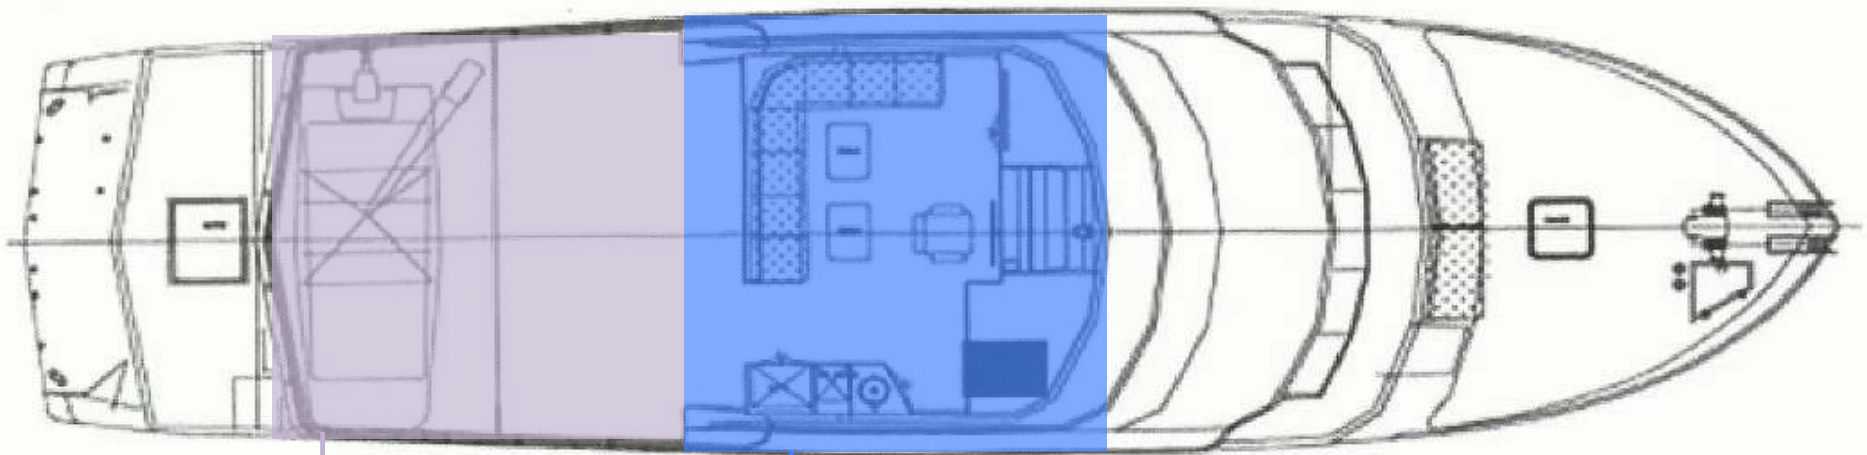

# R/V ANGARI MAIN DECK

# R/V ANGARI UPPER DECK

OUTDOOR SEATING & DINING

TENDER & LARGE EQUIPMENT STORAGE  
(1500 LBS. DAVIT DEPLOYABLE OFF PORT SIDE)